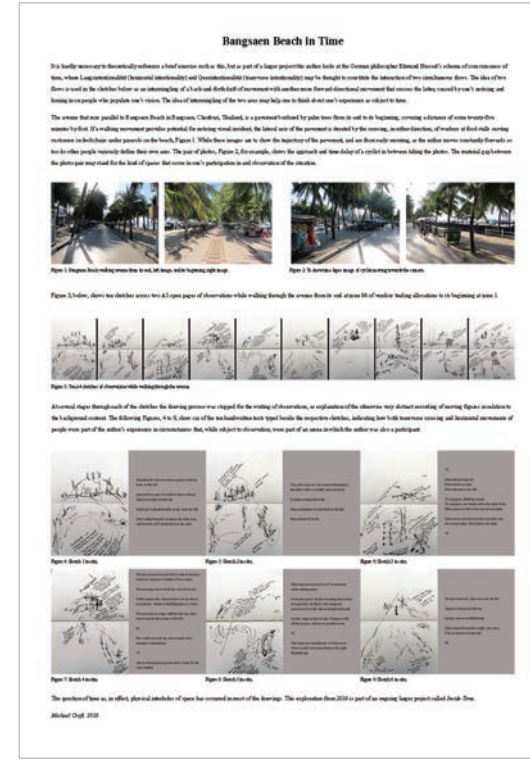

Croft, Michael
Bangsaen Beach in Time
Burapha University
mcraft.contact@gmail.com