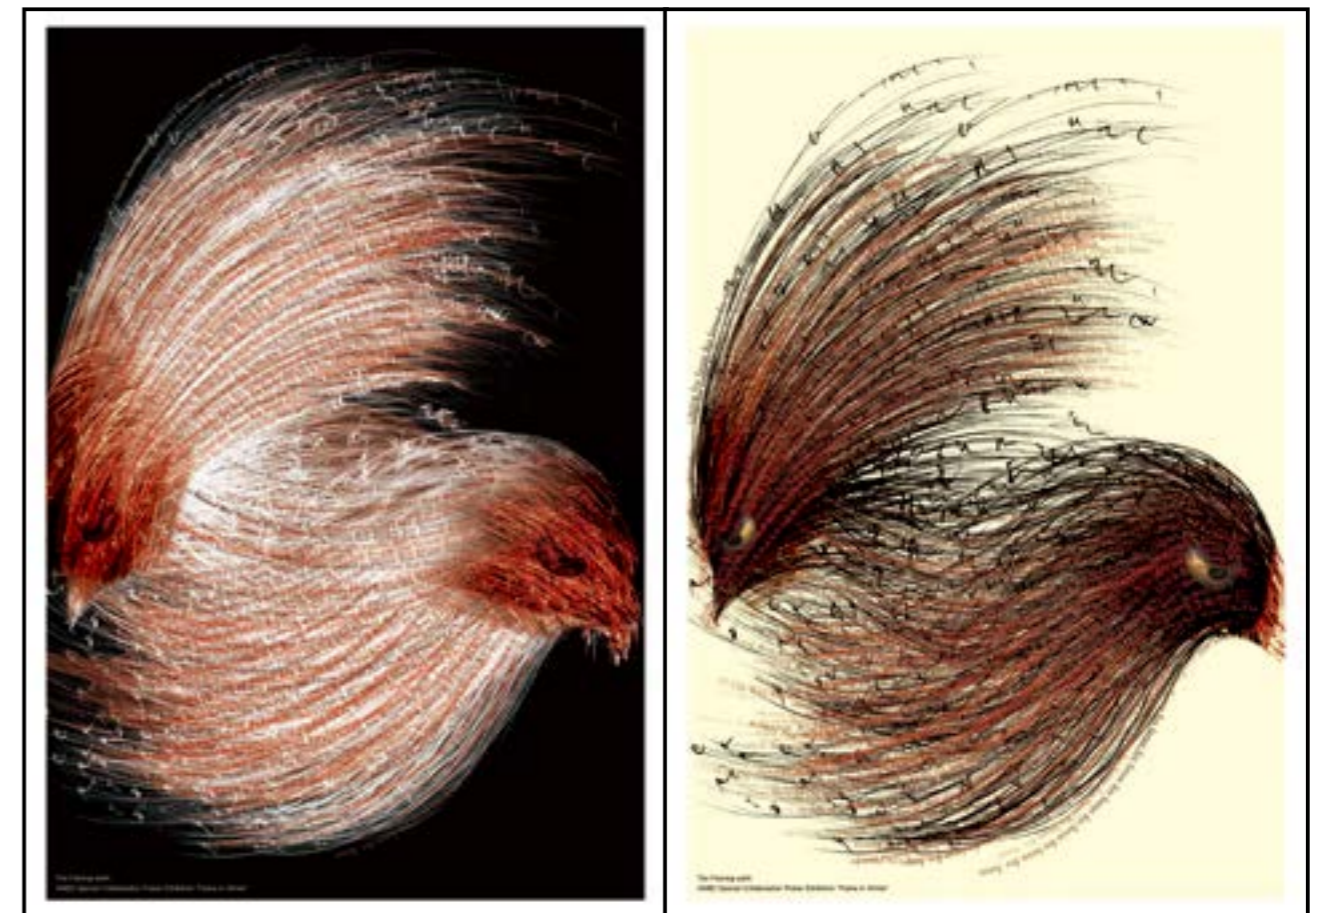

Fan Jieqiong
Tianjin Academy of Fine Arts
304296361@qq.com

Flare in winter-Sapporo

Fu Mingchuan
National Taiwan University of Art
fu0411@ntua.edu.tw

Fujishiro Norio
Norio Fujishiro Design Office Co., Ltd.
norio-fujishiro@fujishiro-design.jp